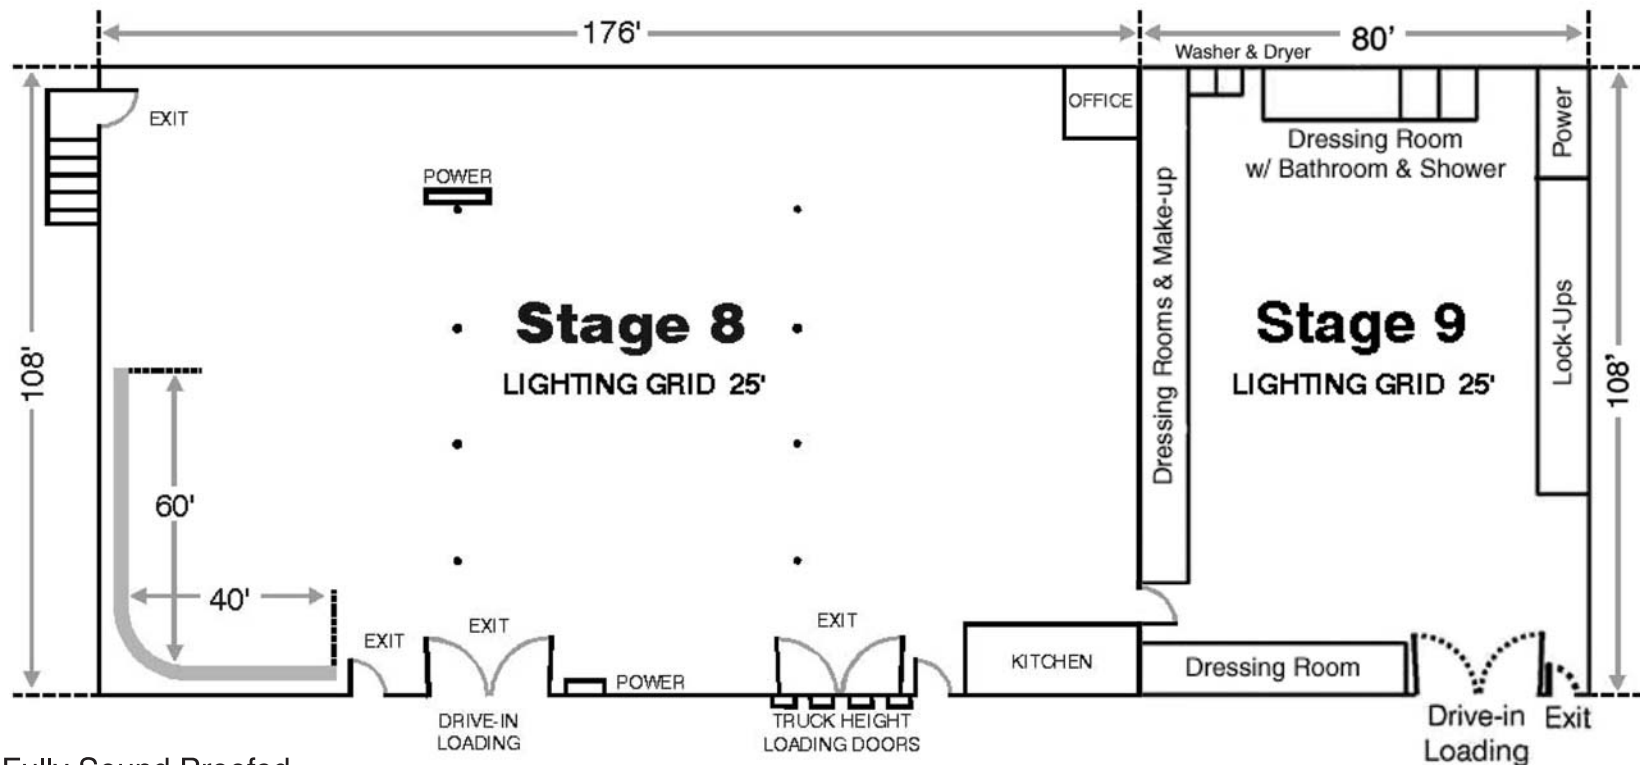

### Stage 8 & 9 8635 Hayden Pl., Culver City, CA 90232

- Fully Sound Proofed
- Lighting, Grip & Electrical Equipment
- Hardwall Cyclorama, 60' x 60' x 25' High
- Industrial Lifts Available
- Truck Height & Drive-in Stage Doors
- Portable Air Conditioning Available