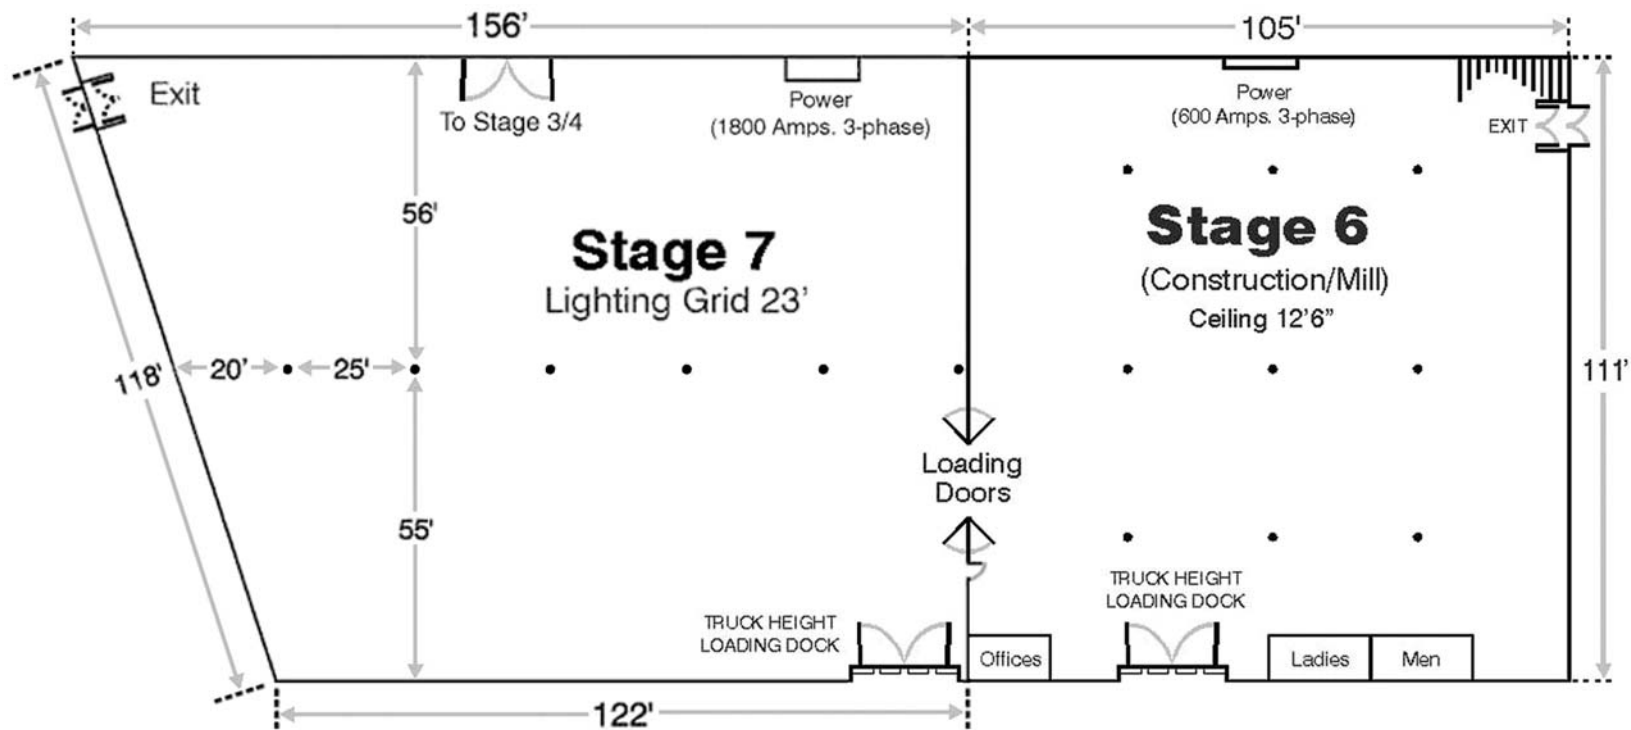

Sound Stages • Lighting & Grip • Expendables

Stage 6 & 7 8660 Hayden Pl., Culver City, CA 90232

- Fully Sound Proofed
- Lighting, Grip & Electrical Equipment
- Construction / Mill Area
- Industrial Lifts Available
- Truck Height Stage Doors

- On-Site Parking
- Dressing Rooms, Make-up & Wardrobe
- Production Offices w/ Telephones
- Xerox & Fax Machines
- High-Speed Internet Access Available

Additional 10,000 sq. ft.
available on premises
for production and/or
editing suites.