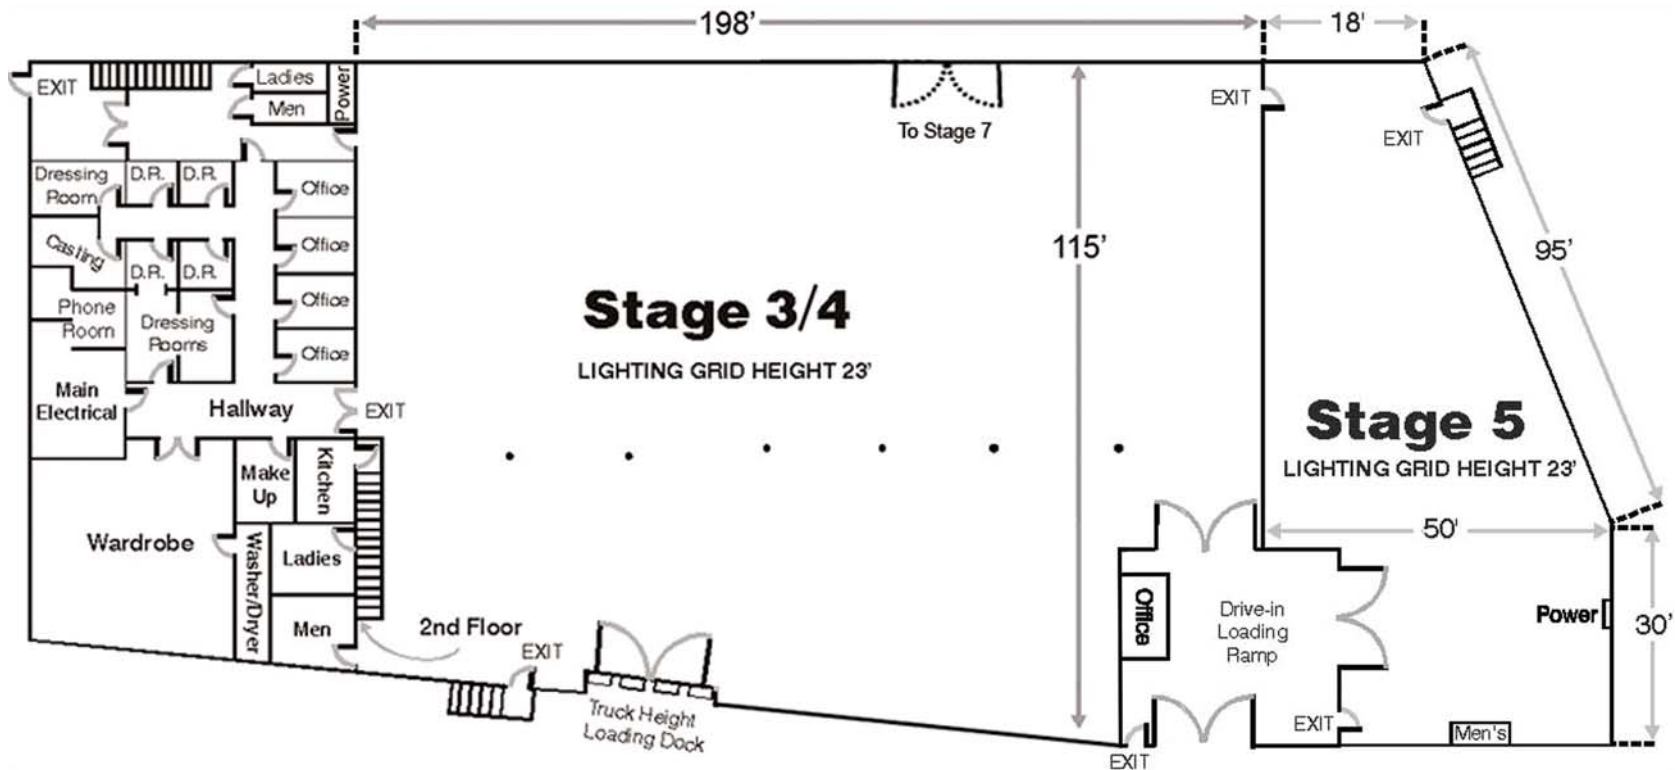

Sound Stages • Lighting & Grip • Expendables

Stage 3/4 & 5 8660 Hayden Pl., Culver City, CA 90232